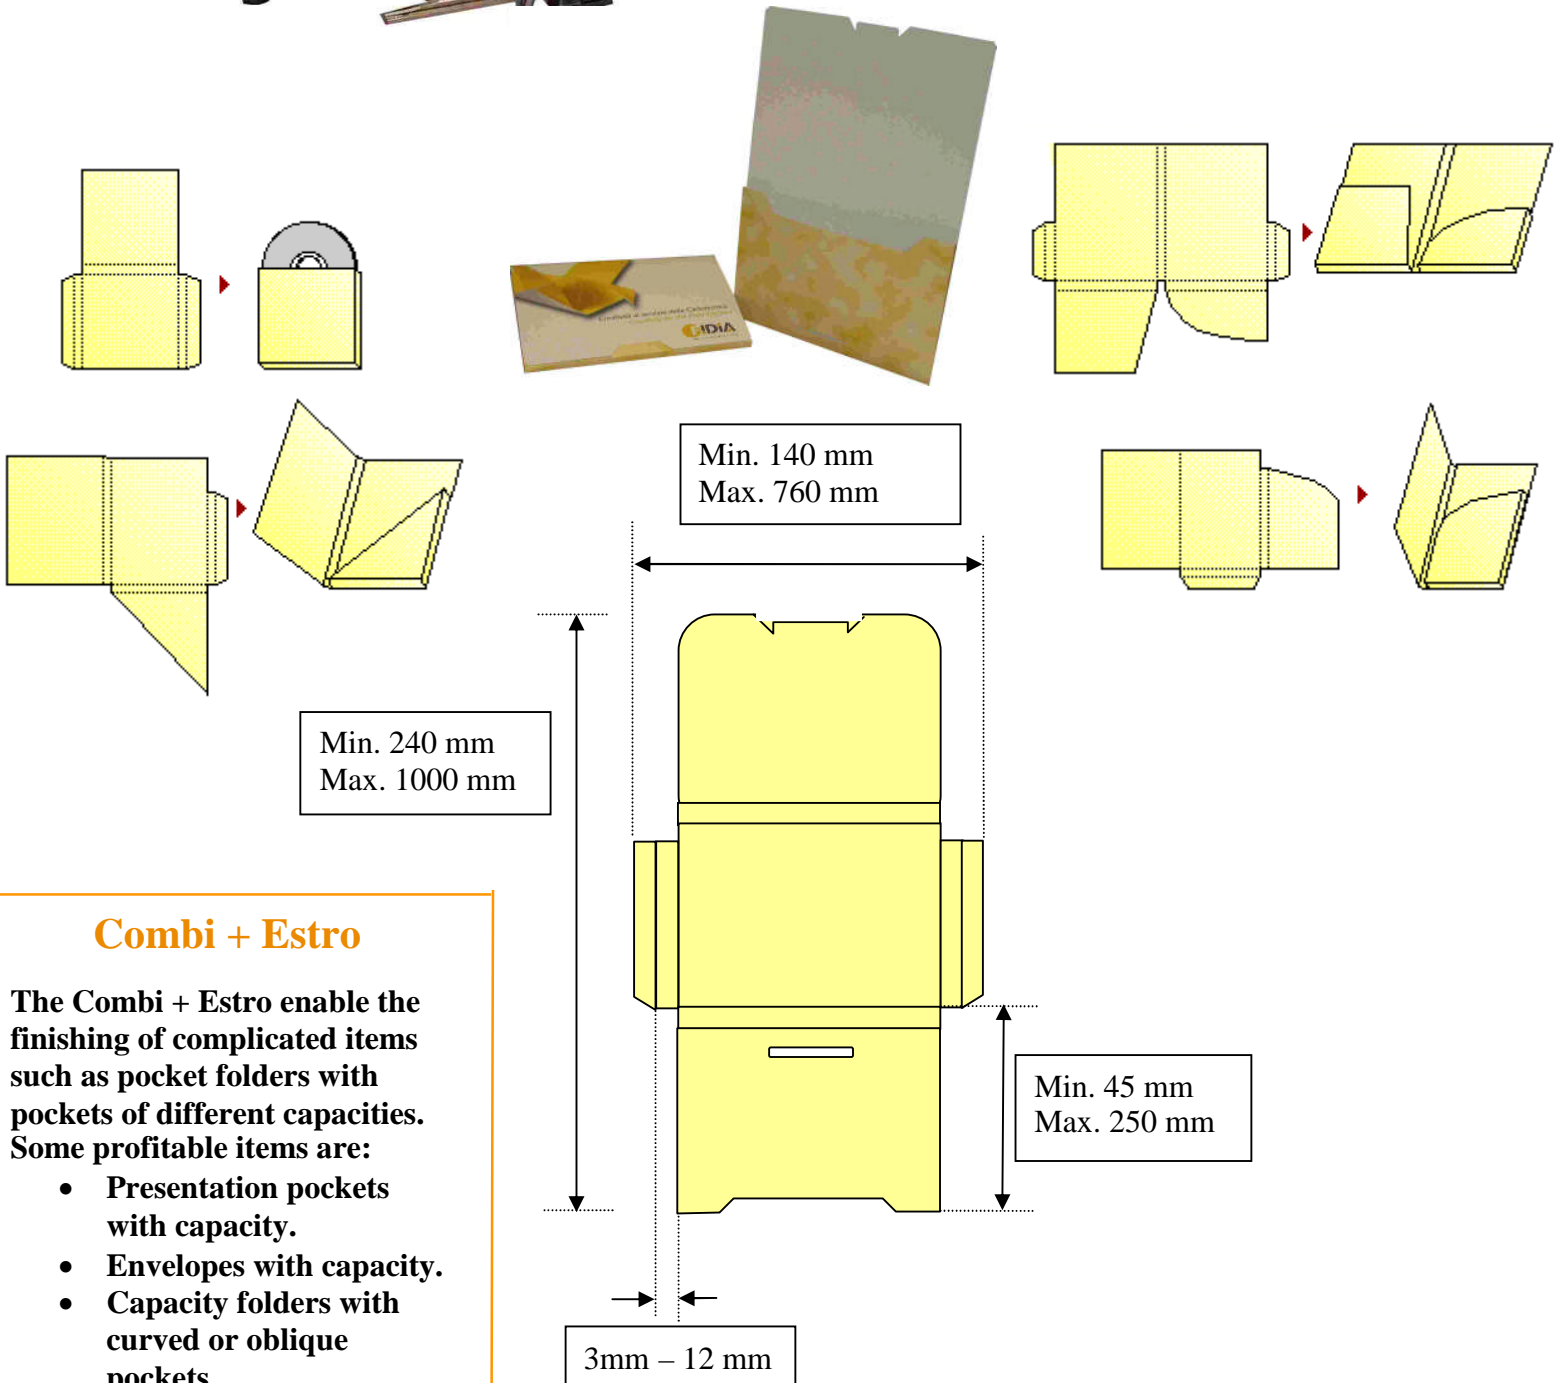

Combi + Estro

www.fidiaint.com

Combi + Estro

The Combi + Estro enable the finishing of complicated items such as pocket folders with pockets of different capacities. Some profitable items are:

- Presentation pockets with capacity.
- Envelopes with capacity.
- Capacity folders with curved or oblique pockets.
- Folders with one pocket