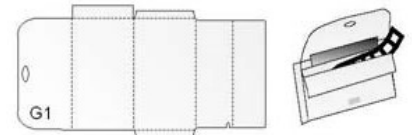

Combi + Unica + Vetta

www.fidiaint.com

Min. 140 mm
Max. 760 mm

Combi + Unica + Vetta

The Combi + Unica + Vetta is ideal for a wide range of folding and gluing. With this combination the range of products is increased, as a cross fold is made possible with Vetta.

- Presentation envelopes
- CD/DVD wallets with 1 to 4 reinforced panels
- Photograph frames
- Simple inline boxes and tent cards

Min. 240 mm
Max. 1000 mm