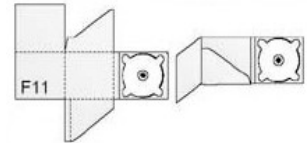

Combi + Unica + Vetta

www.fidiaint.com

Min. 140 mm
Max. 760 mm

Combi + Unica + Vetta

The Combi + Unica + Vetta is ideal for a wide range of folding and gluing. With this combination the range of products is increased, as a cross fold is made possible with Vetta.

- Presentation envelopes
- CD/DVD wallets with 1 to 4 reinforced panels
- Photograph frames
- Simple inline boxes and tent cards

Min. 240 mm
Max. 1000 mm