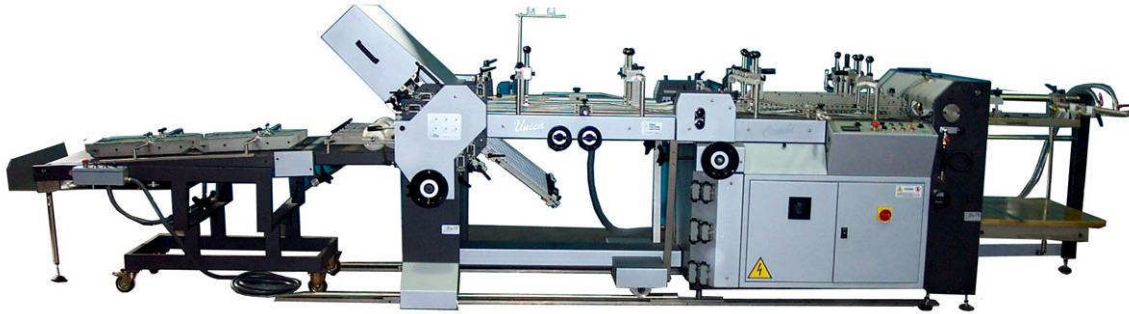

Combi + Unica

www.fidiaint.com

Min. 140 mm
Max. 760 mm

Min. 240 mm
Max. 1000 mm

Combi + Unica

The Combi + Unica is ideal for a wide range of folding and gluing. Quality and speed of set up and production are assured by several key factors.

- Presentation folders of many kinds.
- Special envelopes.
- CD/DVD wallets with 1 or 2 pockets.
- CD/DVD wallets from 1 to 5 reinforced panels.