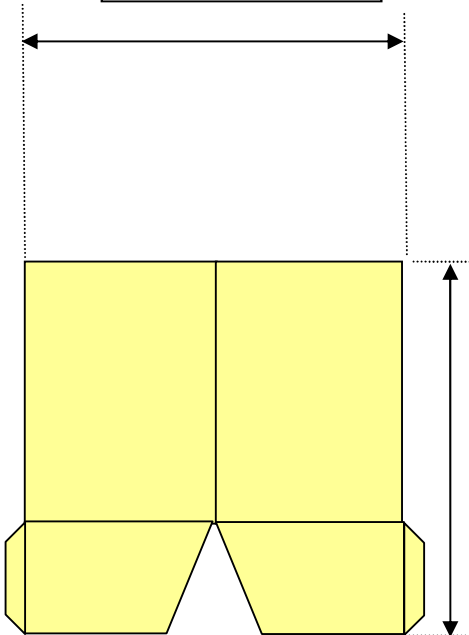

Combi + Unica

www.fidiaint.com

Min. 140 mm
Max. 760 mm

Min. 240 mm
Max. 1000 mm

Combi + Unica

The Combi + Unica is ideal for a wide range of folding and gluing. Quality and speed of set up and production are assured by several key factors.

- Presentation folders of many kinds.
- Special envelopes.
- CD/DVD wallets with 1 or 2 pockets.
- CD/DVD wallets from 1 to 5 reinforced panels.